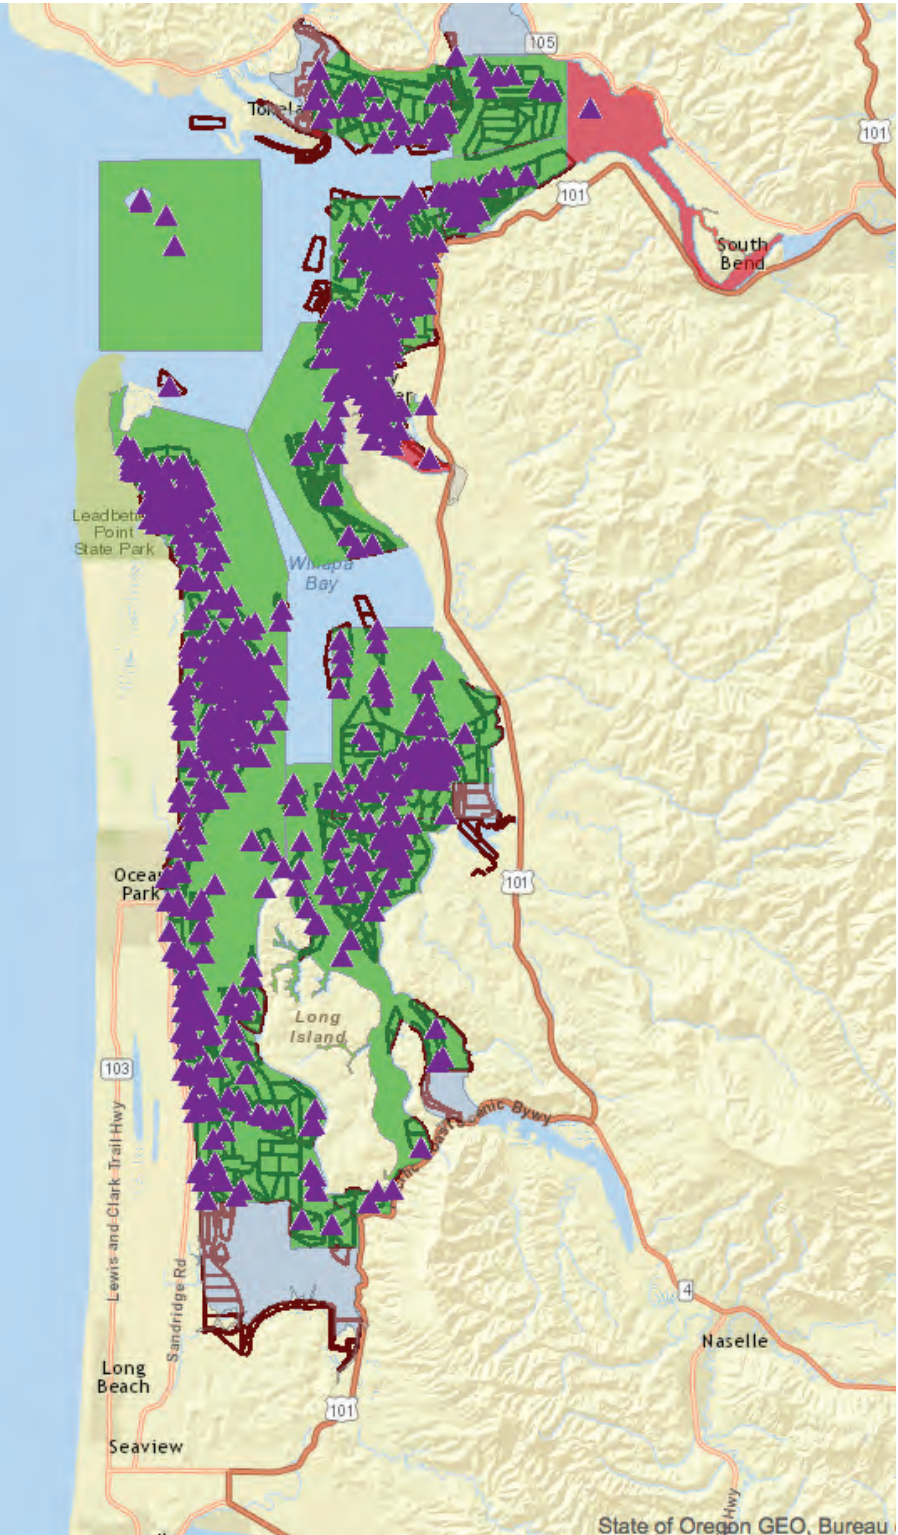

**Display a Legend**

**Commercial Shellfish Harvest Sites**  
Approximate Locations

▲

**Commercial Shellfish Growing Areas**  
Growing Areas

- Approved
- Conditional
- Prohibited

Latitude: 46.748216 Longitude: -123.494727